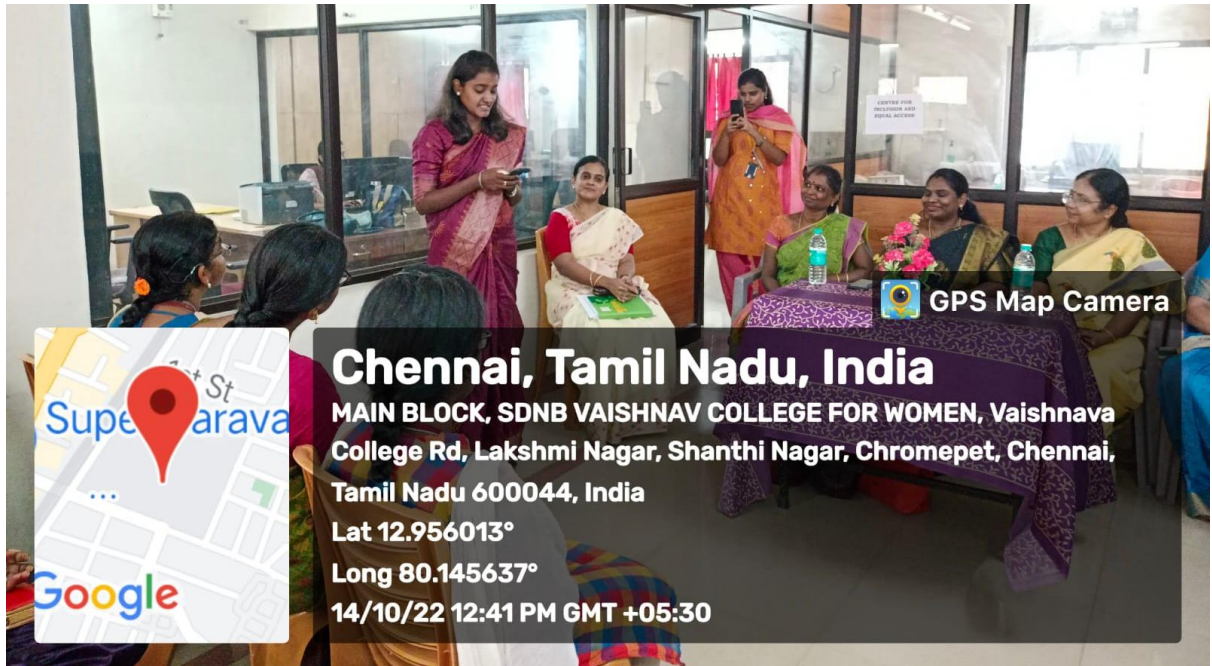

SHRIMATHI DEVKUNVARNANALAL BHATT VAISHNAV COLLEGE FOR WOMEN
CHROMPET, CHENNAI-600 044

CENTRE FOR INCLUSION AND EQUAL ACCESS

Inauguration of the Centre for Inclusion and Equal Access

The centre was inaugurated in the presence of the Principal Dr.R.Geetha by two esteemed chief guests Dr.Lata Rajendran, Director, Dr.MGR Institute of Special Education and Research and Ms. S.K. Anandhalakshmi, Lecturer, Department of Clinical Psychology, National Institute for Empowerment of Persons with Multiple Disabilities (NIEPMD) on October 14, 2022.

*Ms.Divya Saraswathi.P, Assistant Professor, Department of English,
Coordinator of CIEA Introducing the chief Guest to the audience*

Chennai, Tamil Nadu, India

MAIN BLOCK, SDNB VAISHNAV COLLEGE FOR WOMEN, Vaishnava College Rd, Lakshmi Nagar, Shanthi Nagar, Chromepet, Chennai, Tamil Nadu 600044, India