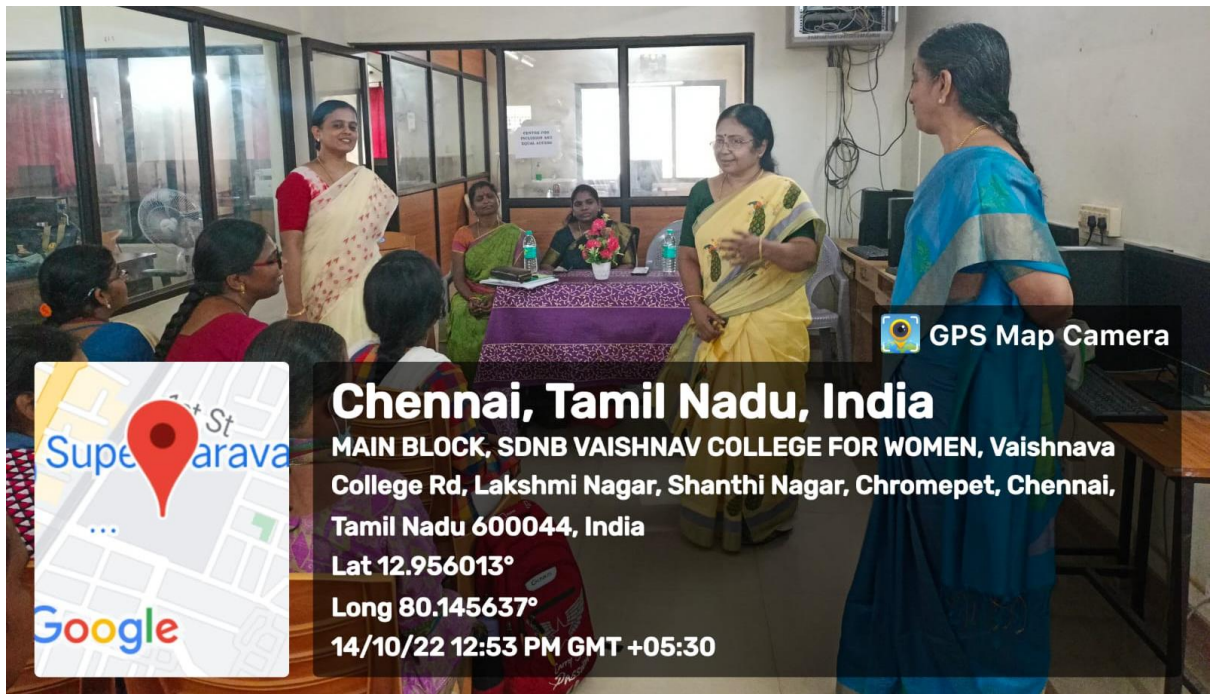

Chennai, Tamil Nadu, India

MAIN BLOCK, SDNB VAISHNAV COLLEGE FOR WOMEN, Vaishnava College Rd, Lakshmi Nagar, Shanthi Nagar, Chromepet, Chennai, Tamil Nadu 600044, India

Lat 12.956013°

Long 80.145637°

14/10/22 12:53 PM GMT +05:30