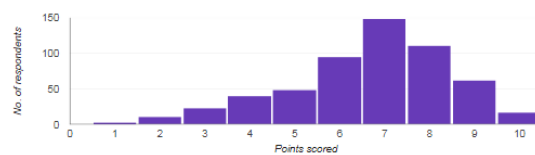

Question

Individual

Insights

Average
6.66/10 points

Median
7/10 points

Range
1-10 points

Total points distribution

Timestamp	A	B	C	D	E	F	G	H	I
01/06/2021 21:15:07	mcnpooivzhi@gmail.com	POOIVZHI M	19CH026	CHEMISTRY	SECOND YEAR	1	1987	May 31	they are equally addictive
02/06/2021 11:02:56	vendegopi14@gmail.com	G Kiruthika	13	Tamil			1996	May 31	they are equally addictive
02/06/2021 11:04:17	hemalochansigadeesser	Hemalochana	E20CA240	BCA	First		1969	June 02	they are equally addictive
02/06/2021 11:04:24	bhuvana292002@gmail.com	M Bhuvanewari	E19CS114	Bsc computer science	2nd year		1987	May 31	None
02/06/2021 11:04:53	e19ca246jasmeen@gmail.com	J Yasmeen	E19ca246	Bca	2 yr		1988	June 01	cocaine
02/06/2021 11:05:11	charumathi19ch004@gmail.com	S Charumathi	19CH004	B.Sc. chemistry	3rd year		1987	June 01	None
02/06/2021 11:06:20	e19ca117.sdnbr@gmail.com	Dhanushree L	E19CA117	BCA	3 years		1988	May 31	nicotine
02/06/2021 11:06:46	ramyadevi19ch036@gmail.com	P. Ramya devi	19ch036	Bsc chemistry	3rd year		1988	May 31	nicotine
02/06/2021 11:06:58	ranjithacute5122001@gmail.com	C. Ranjitha	19ph031	Bsc physics	2nd year		1988	June 02	they are equally addictive
02/06/2021 11:07:18	19ma016jayapriya@gmail.com	A. Jayapriya	19MA016	Mathematics	2nd year		1986	June 02	they are equally addictive
02/06/2021 11:07:19	thulasi.vatsabath2019@gmail.com	V. Thulasi	19st065	Bsc statistics	2nd year	2	1987	May 31	they are equally addictive
02/06/2021 11:07:32	sudhamayil12@gmail.com	S. Parvatha b	19EL034	B. A. English	2nd year		1988	May 31	cocaine
02/06/2021 11:07:42	janavisiva2001@gmail.com	S. Janavi S	19st059	BSC Statistics	2nd year		1988	May 31	nicotine
02/06/2021 11:07:51	vmaha200107@gmail.com	V. MAHALAKSHMI	19MA062	B. SC. MATHEMATICS	2nd year		1987	June 02	they are equally addictive
02/06/2021 11:07:54	19ma010gokupriya@gmail.com	R. Gokul priya A	10	Maths	3rd		1988	May 31	nicotine
02/06/2021 11:08:02	nuthrap48@gmail.com	Ruthrapriya R	E20VSD06	BSC viscom	1st year		1988	May 31	they are equally addictive
02/06/2021 11:08:20	msonisha10112001@gmail.com	MONISHA M.S	19PB025	B.Sc. PB&PBT	II yr		1986	June 02	they are equally addictive
02/06/2021 11:08:41	vajiharathi315@gmail.com	V. VAJVALAKSHMI B	20CH037	Chemistry	First year		1988	May 31	they are equally addictive
02/06/2021 11:09:45	e19va010.sdnbr@gmail.com	Mohana Priya S	E19VSD10	bsc visual communication	3 year		1987	May 31	nicotine
02/06/2021 11:10:02	sakthip2020@gmail.com	OMSAKTHI S	20MA032	Bsc mathematics	1st year		1987	June 02	they are equally addictive
02/06/2021 11:10:07	Shaminigunasekaran71@gmail.com	G. Shamini	19CH038	B. SC. CHEMISTRY	2nd year		1987	May 31	they are equally addictive
02/06/2021 11:10:22	prithika2020@gmail.com	P. Prithika H	222004053	Bsc cs		2020	1987	May 31	they are equally addictive
02/06/2021 11:10:23	monidivya4145@gmail.com	MONISHA S	20MA029	BS Maths	1st year		1987	May 31	they are equally addictive
02/06/2021 11:10:39	deepakrishnan44@gmail.com	K. Deepa	19MA005	Bsc. mathematics	Going to 3rd		1987	May 31	they are equally addictive
02/06/2021 11:10:43	priyadarshinimk19ch021@gmail.com	Mk. Priyadarshini	19CH029	BSC Chemistry	II		1987	May 31	nicotine
02/06/2021 11:10:50	sujatha1234.suja@gmail.com	Sujatha. V	E19BI042	B.com(SM)		2	1987	May 31	they are equally addictive
02/06/2021 11:11:08	gnanajothi122@gmail.com	P. JOTHISRI	20CH011	BSC CHEMISTRY	FIRST YEAR		1987	May 31	they are equally addictive
02/06/2021 11:11:08	femite6441@gmail.com	A. Femila	19ST017	Statistics	2 nd year		1987	May 31	they are equally addictive